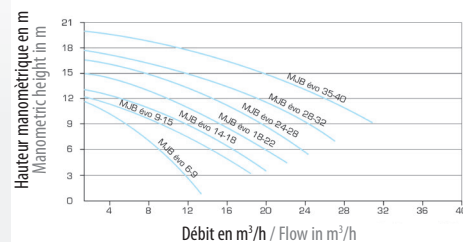

**Pompe réservée
exclusivement
au circuit PRO**
Pump only for professionals