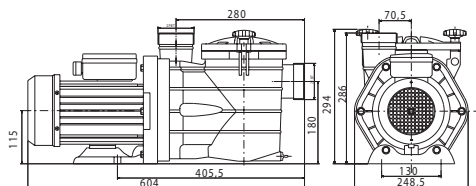

SALT TREATMENT AND SEA WATER COMPATIBLE

**MOTEUR GARANTI
5 ANS / YEARS
ENGINE WARRANTY**

Sauf roulements et condensateurs
Except bearing and capacitor

**GARANTIE
2 ANS / YEARS
WARRANTY**

Technical Advantages :

- Drain plug in stainless steel for the earthing.
- Color printing packaging for better visibility.
- Protection of the pump thanks to the addition of expanded foam inside the box.
- Acceptable temperature of the liquid circulating in VIPOOL filtration pumps: from + 5°C to 50°C.
- Ambient temperature up to 40°C.

Code ACIS	Model	Naming (HP)	Intensity (A)	Tension 50 Hz (V)	Max Power (W)	Weight (kg)	Ø Fittings (mm)	Box Dimensions (mm)
600112-evo	MJB Evo 6 - 9 Single	0,50 hp	2,9 A	230 V	650 W	15	50 / 63	580 x 260 x 325
600113-evo	MJB Evo 6 - 9 Three	0,50 hp	2/1,2 A	230/400 V	650 W	14	50 / 63	580 x 260 x 325
600114-evo	MJB Evo 9 - 15 Single	0,75 hp	4 A	230 V	850 W	15	50 / 63	580 x 260 x 325
600115-evo	MJB Evo 9 - 15 Three	0,75 hp	2,6/1,5 A	230/400 V	850 W	14	50 / 63	580 x 260 x 325
600116-evo	MJB Evo 14 - 18 Single	1 hp	4,7 A	230 V	1000 W	16	50 / 63	580 x 260 x 325
600117-evo	MJB Evo 14 - 18 Three	1 hp	3,5/2 A	230/400 V	1000 W	15	50 / 63	580 x 260 x 325
600118-evo	MJB Evo 18 - 22 Single	1,5 hp	5,5 A	230 V	1250 W	16	63	580 x 260 x 325
600119-evo	MJB Evo 18 - 22 Three	1,5 hp	3,7/2,1 A	230/400 V	1250 W	15	63	580 x 260 x 325
600120-evo	MJB Evo 24 - 28 Single	2 hp	6,6 A	230 V	1500 W	18	63	600 x 260 x 325
600121-evo	MJB Evo 24 - 28 Three	2 hp	5,2/3 A	230/400 V	1500 W	17	63	600 x 260 x 325
600124-evo	MJB Evo 28 - 32 Single	2,5 hp	9,8 A	230 V	2000 W	20	63	600 x 260 x 325
600125-evo	MJB Evo 28 - 32 Three	2,5 hp	6,6/3,8 A	230/400 V	2000 W	19	63	600 x 260 x 325
600122-evo	MJB Evo 35 - 40 Single	3 hp	11 A	230 V	2500 W	20	63	630 x 260 x 325
600123-evo	MJB Evo 35 - 40 Three	3 hp	7,3/4,2 A	230/400 V	2500 W	19	63	630 x 260 x 325